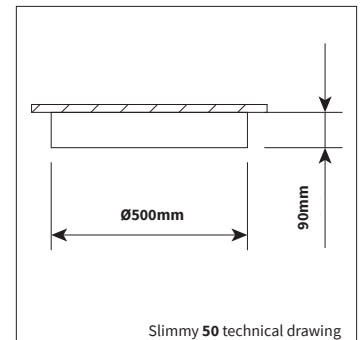

INFORMATION

WARRANTY	5 Years

Also available in pendant version

White opalic

Microprismatic

ART.NR.	LAMP TYPE	BRAND	LIGHT OUTPUT	MODULE POWER	MODULE EFFICIENCY	CORRELATED COLOUR TEMPERATURE	COLOUR RENDERING INDEX	TC LIFE
Slimmy 30								
Δ see colors								
5005.030.30.Δ	LEDLine	Philips	2300lm	22W	105lm/W	3000K	>80	50.000 Hrs
0000.000.00.Δ	LEDLine	Philips	2300lm	22W	105lm/W	3500K	>80	50.000 Hrs
5005.030.40.Δ	LEDLine	Philips	2300lm	22W	105lm/W	4000K	>80	50.000 Hrs
Slimmy 50								
5005.050.30.Δ	LEDLine	Philips	4200lm	41W	102lm/W	3000K	>80	50.000 Hrs
0000.000.00.Δ	LEDLine	Philips	4200lm	41W	102lm/W	3500K	>80	50.000 Hrs
5005.050.40.Δ	LEDLine	Philips	4200lm	41W	102lm/W	4000K	>80	50.000 Hrs
Slimmy 90								
5005.090.30.Δ	LEDLine	Philips	8800lm	55W	160lm/W	3000K	>80	50.000 Hrs
0000.000.00.Δ	LEDLine	Philips	8800lm	55W	160m/W	3500K	>80	50.000 Hrs
5005.090.40.Δ	LEDLine	Philips	8800lm	55W	160m/W	4000K	>80	50.000 Hrs