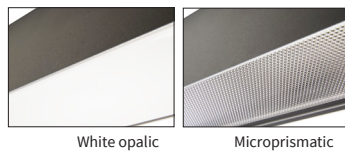

INFORMATION

WARRANTY	5 Years

Also available in pendant version

White opalic

Microprismatic

ART.NR.	LAMP TYPE	BRAND	LIGHT OUTPUT	MODULE POWER	MODULE EFFICIENCY	CORRELATED COLOUR TEMPERATURE	COLOUR RENDERING INDEX	TC LIFE
Slimmy 30								
Δ see colors								
5005.030.30.Δ	LEDLine	Philips	2300lm	22W	105lm/W	3000K	>80	50.000 Hrs
0000.000.00.Δ	LEDLine	Philips	2300lm	22W	105lm/W	3500K	>80	50.000 Hrs
5005.030.40.Δ	LEDLine	Philips	2300lm	22W	105lm/W	4000K	>80	50.000 Hrs
Slimmy 50								
5005.050.30.Δ	LEDLine	Philips	4200lm	41W	102lm/W	3000K	>80	50.000 Hrs
0000.000.00.Δ	LEDLine	Philips	4200lm	41W	102lm/W	3500K	>80	50.000 Hrs
5005.050.40.Δ	LEDLine	Philips	4200lm	41W	102lm/W	4000K	>80	50.000 Hrs
Slimmy 90								
5005.090.30.Δ	LEDLine	Philips	8800lm	55W	160lm/W	3000K	>80	50.000 Hrs
0000.000.00.Δ	LEDLine	Philips	8800lm	55W	160m/W	3500K	>80	50.000 Hrs
5005.090.40.Δ	LEDLine	Philips	8800lm	55W	160m/W	4000K	>80	50.000 Hrs