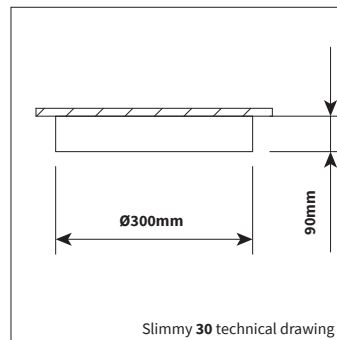

INFORMATION

WARRANTY	5 Years

Also available in pendant version

White opalic

Microprismatic

ART.NR.	LAMP TYPE	BRAND	LIGHT OUTPUT	MODULE POWER	MODULE EFFICIENCY	CORRELATED COLOUR TEMPERATURE	COLOUR RENDERING INDEX	TC LIFE
Slimmy 30								
Δ see colors								
5005.030.30.Δ	LEDLine	Philips	2300lm	22W	105lm/W	3000K	>80	50.000 Hrs
0000.000.00.Δ	LEDLine	Philips	2300lm	22W	105lm/W	3500K	>80	50.000 Hrs
5005.030.40.Δ	LEDLine	Philips	2300lm	22W	105lm/W	4000K	>80	50.000 Hrs
Slimmy 50								
5005.050.30.Δ	LEDLine	Philips	4200lm	41W	102lm/W	3000K	>80	50.000 Hrs
0000.000.00.Δ	LEDLine	Philips	4200lm	41W	102lm/W	3500K	>80	50.000 Hrs
5005.050.40.Δ	LEDLine	Philips	4200lm	41W	102lm/W	4000K	>80	50.000 Hrs
Slimmy 90								
5005.090.30.Δ	LEDLine	Philips	8800lm	55W	160lm/W	3000K	>80	50.000 Hrs
0000.000.00.Δ	LEDLine	Philips	8800lm	55W	160m/W	3500K	>80	50.000 Hrs
5005.090.40.Δ	LEDLine	Philips	8800lm	55W	160m/W	4000K	>80	50.000 Hrs