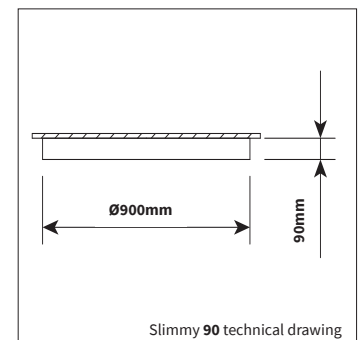

INFORMATION

WARRANTY	5 Years

Also available in pendant version

White opalic

Microprismatic

ART.NR.	LAMP TYPE	BRAND	LIGHT OUTPUT	MODULE POWER	MODULE EFFICIENCY	CORRELATED COLOUR TEMPERATURE	COLOUR RENDERING INDEX	TC LIFE
Slimmy 30								
Δ see colors								
5005.030.30.Δ	LEDLine	Philips	2300lm	22W	105lm/W	3000K	>80	50.000 Hrs
0000.000.00.Δ	LEDLine	Philips	2300lm	22W	105lm/W	3500K	>80	50.000 Hrs
5005.030.40.Δ	LEDLine	Philips	2300lm	22W	105lm/W	4000K	>80	50.000 Hrs
Slimmy 50								
5005.050.30.Δ	LEDLine	Philips	4200lm	41W	102lm/W	3000K	>80	50.000 Hrs
0000.000.00.Δ	LEDLine	Philips	4200lm	41W	102lm/W	3500K	>80	50.000 Hrs
5005.050.40.Δ	LEDLine	Philips	4200lm	41W	102lm/W	4000K	>80	50.000 Hrs
Slimmy 90								
5005.090.30.Δ	LEDLine	Philips	8800lm	55W	160lm/W	3000K	>80	50.000 Hrs
0000.000.00.Δ	LEDLine	Philips	8800lm	55W	160m/W	3500K	>80	50.000 Hrs
5005.090.40.Δ	LEDLine	Philips	8800lm	55W	160m/W	4000K	>80	50.000 Hrs