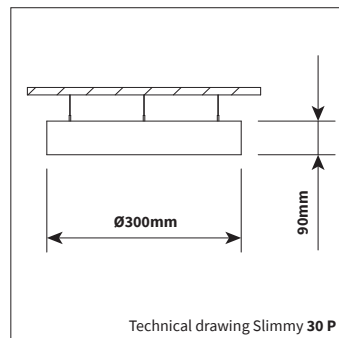

INFORMATION

WARRANTY	3 Years

1,5m steel wire suspension set standard (with wire control length)

LiteTime International reserves the right to modify or change technical, construction or LED specifications due to continuous improvements of our products and light sources. The light source in this product can be replaced with an equivalent module made by Philips, Osram or Tridonic.