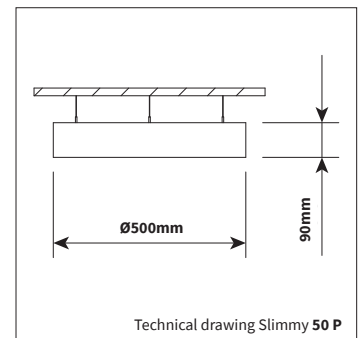

INFORMATION

WARRANTY	3 Years

1,5m steel wire suspension set standard (with wire control length)

LiteTime International reserves the right to modify or change technical, construction or LED specifications due to continuous improvements of our products and light sources. The light source in this product can be replaced with an equivalent module made by Philips, Osram or Tridonic.