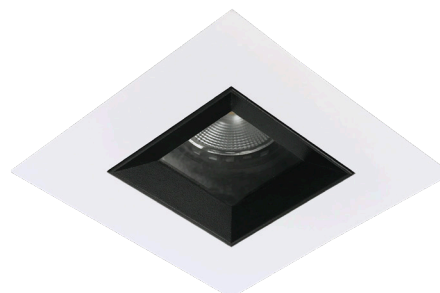

SPECTRA S

PRODUCT MATERIAL	Die-cast aluminium
LIGHT SOURCE	Bridgelux V10
MODULE LIFETIME	Approx. 35.000 hours
DRIVER	Fixture excluding driver, SELECT OPTION
COLORS	See cover options
BEAM ANGLE	37°
ADJUSTABLE	0 - 30° / 350°
SIZE	106 X 107mm

OPTIONS

OPTIONAL BEAM ANGLE	22° Art. no.: 3056.010.22.0
	50° Art. no.: 3056.010.50.0
OPTION DRIVERS 350mA	On/off 350mA 6-10W Art. no.: 0110.350.10.3
	Phase cut 350mA 5-10W Art. no.: 0110.350.30.1
	1/10V 350mA 5-10W Art. no.: 0110.350.30.1
	DALI 350mA 3-18W Art. no.: 00118.350.40.0
OPTION DRIVERS 500mA	On/off 500mA 6-10W Art. no.: 0110.500.10.2
	Phase cut 500mA 5-10W Art. no.: 0110.500.30.1
	1/10V 500mA 5-10W Art. no.: 0110.500.30.1
	DALI 500mA 4-18W Art. no.: 0118.500.40.0
OPTION POWER CABLE Connected to driver/fixture	Europlug 2000mm 2 X 0,75 Art. no.: 0502.075.20.0
	Wieland GST 18/3 male 2000mm 3 X 0,75 Art. no.: 0501.183.20.0
	Wieland T connector GST 18/3 200mm 3 X 0,75 Art. no.: 0500.183.20.0

SPECTRA S WHITE / BLACK

ART.NR.	COLOR	LAMP TYPE	BRAND	LUMINOUS FLUX	OUTPUT POWER	MODULE EFFICIENCY	COLOUR TEMPERATURE	CRI	TC LIFETIME	mA
5106.996.35.3	○ white	V10	Bridgelux	945lm	9,3W	102lm/W	2700K	>90	35.000 Hrs	350mA
5106.996.35.35	○● white / black	V10	Bridgelux	945lm	9,3W	102lm/W	2700K	>90	35.000 Hrs	350mA
5106.996.35.5	● black	V10	Bridgelux	945lm	9,3W	102lm/W	2700K	>90	35.000 Hrs	350mA
5106.996.35.59	●● black / gold	V10	Bridgelux	945lm	9,3W	102lm/W	2700K	>90	35.000 Hrs	350mA
5106.996.50.3	○ white	V10	Bridgelux	1295lm	13,8W	94lm/W	2700K	>90	35.000 Hrs	500mA
5106.996.50.35	○● white / black	V10	Bridgelux	1295lm	13,8W	94lm/W	2700K	>90	35.000 Hrs	500mA
5106.996.50.5	● black	V10	Bridgelux	1295lm	13,8W	94lm/W	2700K	>90	35.000 Hrs	500mA
5106.996.50.59	●● black / gold	V10	Bridgelux	1295lm	13,8W	94lm/W	2700K	>90	35.000 Hrs	500mA