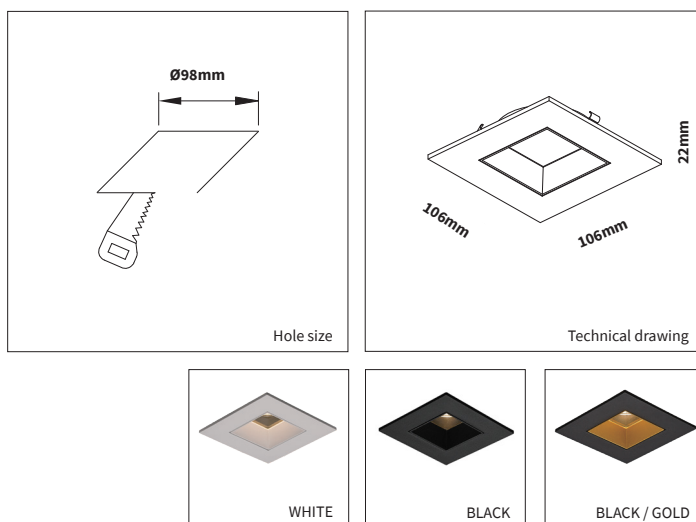

SPECTRA S WHITE / BLACK