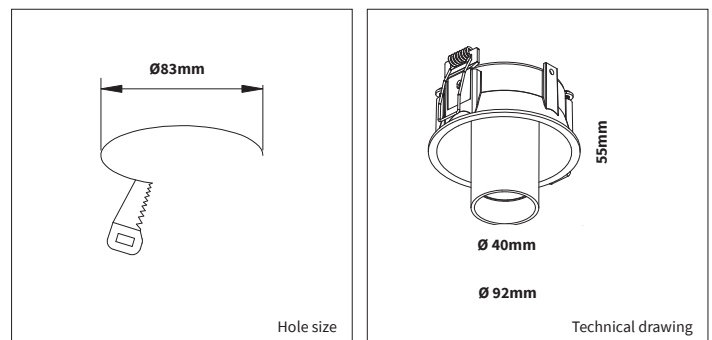

INFORMATION

Full warranty only applies when fixture is purchased in combination with recommended driver.

LiteTime International reserves the right to modify or change technical, construction or LED specifications due to continuous improvements of our products and light sources. The light source in this product can be replaced with an equivalent module made by Philips, Osram or Tridonic.

STICK