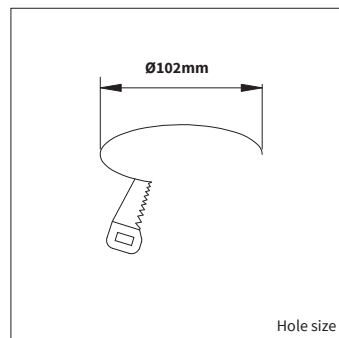

OPTIONS

OPTIONAL BEAM ANGLE	- Art. no.: 3056.010.22.0 - Art. no.: 3056.010.50.0
ANTI-GLARE RING	- Black anti-glare ring - Gold anti-glare ring - Art. no.: 3056.922.99.9
HONEYCOMB	Art. no.: 3056.933.94.0
OPTION DRIVERS	<table border="1"> <tr> <td>On/off</td> <td>350mA 11-16W Art. no.: 0116.350.10.3</td> </tr> <tr> <td>Phase cut</td> <td>350mA 10-14W Art. no.: 0114.350.20.1</td> </tr> <tr> <td>1/10V</td> <td>350mA 0-15W Art. no.: 0015.350.30.0</td> </tr> <tr> <td>DALI</td> <td>350mA 8-19W Art. no.: 0120.350.40.0</td> </tr> </table>
OPTION POWER CABLE Connected to driver/fixture	- Europlug 2000mm 2 X 0,75 Art. no.: 0502.075.20.0 - Wieland GST 18/3 male 2000mm 3 X 0,75 Art. no.: 0501.183.20.0 - Wieland T connector GST 18/3 200mm 3 X 0,75 Art. no.: 0500.183.20.0

STICK XL