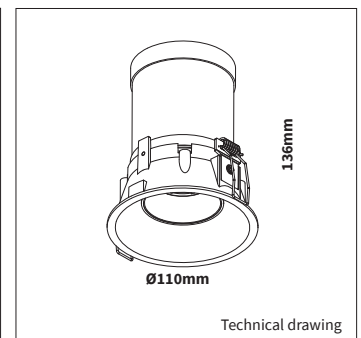

OPTIONS

OPTIONAL BEAM ANGLE	- Art. no.: 3056.010.22.0 - Art. no.: 3056.010.50.0
ANTI-GLARE RING	- Black anti-glare ring - Gold anti-glare ring - Art. no.: 3056.922.99.9
HONEYCOMB	Art. no.: 3056.933.94.0
OPTION DRIVERS	<table border="1"> <tr> <td>On/off</td> <td>350mA 11-16W Art. no.: 0116.350.10.3</td> </tr> <tr> <td>Phase cut</td> <td>350mA 10-14W Art. no.: 0114.350.20.1</td> </tr> <tr> <td>1/10V</td> <td>350mA 0-15W Art. no.: 0015.350.30.0</td> </tr> <tr> <td>DALI</td> <td>350mA 8-19W Art. no.: 0120.350.40.0</td> </tr> </table>
OPTION POWER CABLE Connected to driver/fixture	- Europlug 2000mm 2 X 0,75 Art. no.: 0502.075.20.0 - Wieland GST 18/3 male 2000mm 3 X 0,75 Art. no.: 0501.183.20.0 - Wieland T connector GST 18/3 200mm 3 X 0,75 Art. no.: 0500.183.20.0

STICK XL