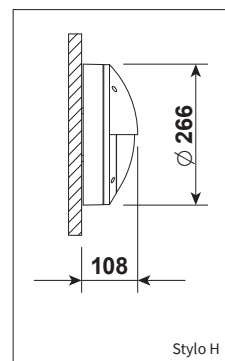

INFORMATION

WARRANTY	5 Years

I.K. Class 8

STYLO

ART.NR.	LAMP TYPE	BRAND	LUMINOUS FLUX	OUTPUT POWER	MODULE EFFICIENCY	COLOUR TEMPERATURE	CRI	TC LIFETIME
Δ see colors								
8244.181.83.Δ	Stylo	Osram LED Plate	1500lm	13W	115lm/W	3000K	>80	50.000 Hrs
8244.181.84.Δ	Stylo	Osram LED Plate	1500lm	13W	115lm/W	4000K	>80	50.000 Hrs
8245.181.83.Δ	Stylo H	Osram LED Plate	1500lm	13W	115lm/W	3000K	>80	50.000 Hrs
8245.181.84.Δ	Stylo H	Osram LED Plate	1500lm	13W	115lm/W	4000K	>80	50.000 Hrs
8246.181.83.Δ	Stylo X	Osram LED Plate	1500lm	13W	115lm/W	3000K	>80	50.000 Hrs
8246.181.84.Δ	Stylo X	Osram LED Plate	1500lm	13W	115lm/W	4000K	>80	50.000 Hrs