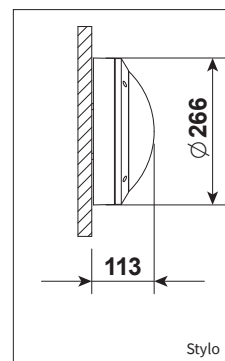

INFORMATION

WARRANTY	5 Years

I.K. Class 8

STYLO

ART.NR.	LAMP TYPE	BRAND	LUMINOUS FLUX	OUTPUT POWER	MODULE EFFICIENCY	COLOUR TEMPERATURE	CRI	TC LIFETIME
Δ see colors								
8244.181.83.Δ	Stylo	Osram LED Plate	1500lm	13W	115lm/W	3000K	>80	50.000 Hrs
8244.181.84.Δ	Stylo	Osram LED Plate	1500lm	13W	115lm/W	4000K	>80	50.000 Hrs
8245.181.83.Δ	Stylo H	Osram LED Plate	1500lm	13W	115lm/W	3000K	>80	50.000 Hrs
8245.181.84.Δ	Stylo H	Osram LED Plate	1500lm	13W	115lm/W	4000K	>80	50.000 Hrs
8246.181.83.Δ	Stylo X	Osram LED Plate	1500lm	13W	115lm/W	3000K	>80	50.000 Hrs
8246.181.84.Δ	Stylo X	Osram LED Plate	1500lm	13W	115lm/W	4000K	>80	50.000 Hrs