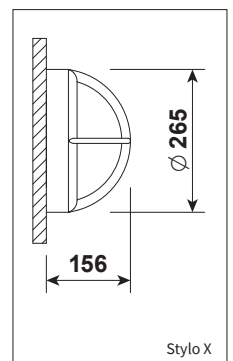

INFORMATION

WARRANTY	5 Years

I.K. Class 8

STYLO

ART.NR.	LAMP TYPE	BRAND	LUMINOUS FLUX	OUTPUT POWER	MODULE EFFICIENCY	COLOUR TEMPERATURE	CRI	TC LIFETIME
Δ see colors								
8244.181.83.Δ	Stylo	Osram LED Plate	1500lm	13W	115lm/W	3000K	>80	50.000 Hrs
8244.181.84.Δ	Stylo	Osram LED Plate	1500lm	13W	115lm/W	4000K	>80	50.000 Hrs
8245.181.83.Δ	Stylo H	Osram LED Plate	1500lm	13W	115lm/W	3000K	>80	50.000 Hrs
8245.181.84.Δ	Stylo H	Osram LED Plate	1500lm	13W	115lm/W	4000K	>80	50.000 Hrs
8246.181.83.Δ	Stylo X	Osram LED Plate	1500lm	13W	115lm/W	3000K	>80	50.000 Hrs
8246.181.84.Δ	Stylo X	Osram LED Plate	1500lm	13W	115lm/W	4000K	>80	50.000 Hrs