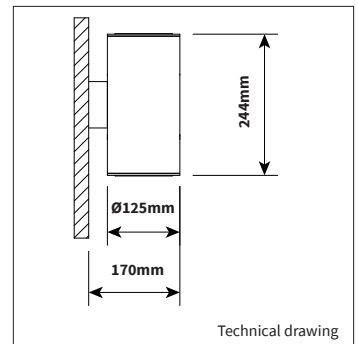

INFORMATION

WARRANTY	5 Years

LiteTime International reserves the right to modify or change technical, construction or LED specifications due to continuous improvements of our products and light sources. The light source in this product can be replaced with an equivalent module made by Philips, Osram or Tridonic.

TUBUS UD