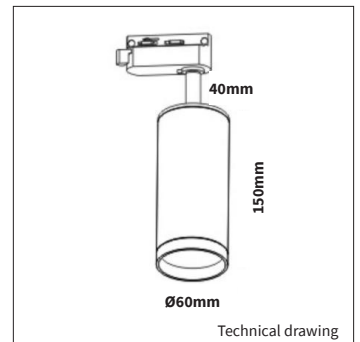

INFORMATION

WARRANTY

3 Years

EVE