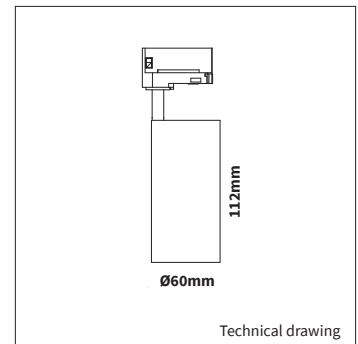

INFORMATION

WARRANTY	3 Years

BILLY