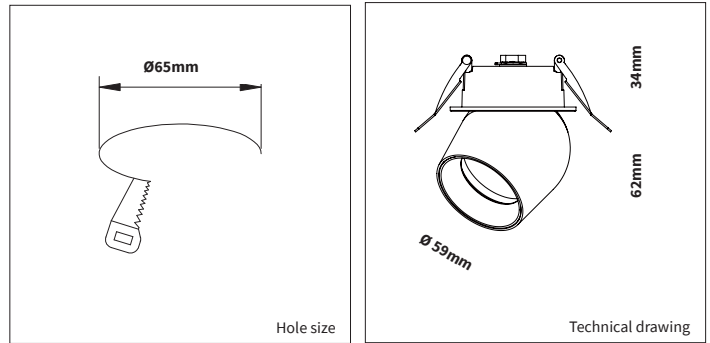

OPTIONS

OPTIONAL BEAM ANGLE	▲ 36° Art. no.: 3066.010.36.0 ▲ 50° Art. no.: 3066.010.50.0
ANTI-GLARE RING	Black anti-glare ring Gold mat anti-glare ring Art. no.: 3066.030.00.9
HONEYCOMB	Art. no.: 3066.040.00.0
OPTIONS DRIVERS	1/10V 250mA 11W Art. no.: 0111.250.30.0 DALI 250mA 6-13,5W Art. no.: 0114.250.40.1
OPTION POWER CABLE Connected to driver/fixture	Europlug 2000mm 2 X 0,75 Art. no.: 0502.075.20.0 Wieland GST 18/3 male 2000mm 3 X 0,75 Art. no.: 0501.183.20.0 Wieland T connector GST 18/3 200mm 3 X 0,75 Art. no.: 0500.183.20.0

VENUS R MINI