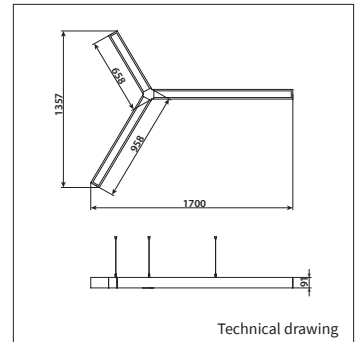

PROFILE Y

ART.NR.	LAMP TYPE	BRAND	LUMINOUS FLUX	OUTPUT POWER	MODULE EFFICIENCY	COLOUR TEMPERATURE	CRI	TC LIFETIME
Δ see colors								
9263.170.30.Δ	Ledline	Philips	9900lm	69W	143lm/W	3000K	>80	50.000 Hrs
9263.170.40.Δ	Ledline	Philips	9900lm	69W	143lm/W	4000K	>80	50.000 Hrs