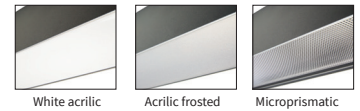

Technical drawing

White acrylic   Acrylic frosted   Microprismatic

ART.NR.	LAMP TYPE	BRAND	LUMINOUS FLUX	OUTPUT POWER	MODULE EFFICIENCY	COLOUR TEMPERATURE	CRI	TC LIFETIME
Δ see colors								
9263.170.30.Δ	Ledline	Philips	9900lm	69W	143lm/W	3000K	>80	50.000 Hrs
9263.170.40.Δ	Ledline	Philips	9900lm	69W	143lm/W	4000K	>80	50.000 Hrs