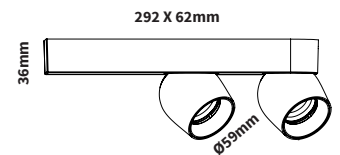

INFORMATION

WARRANTY	3 Years

Also available in track and recessed version

ART.NR.	LAMP TYPE	BRAND	LUMINOUS FLUX	OUTPUT POWER	MODULE EFFICIENCY	COLOUR TEMPERATURE	CRI	TC LIFETIME	mA
5068.135.24.Δ	DtW	Bridgelux	2 X 900lm	2 X 10W	90lm/W	1800-3000K	DTW >90	50,000 Hrs	500mA

Δ see colors