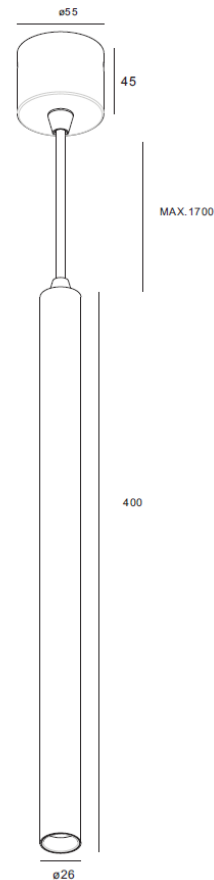

SALINA PENDANT

Colours	○ ●
Housing	Aluminium
Fixture type	Pendant
Module	Citizen LEDs
Driver	Driver (dimmable) incorporated in ceiling cap
Light output module	600lm
CCT	2700K
CRI	>90Ra
Beam angles	50° (gold inner ring or black inner ring)
LED modules	Standard
Dimming options	TRIAC (standard)
Filter options	Not available
Expected lifetime	40.000h (L70/B50)
Power factor	> 0.9
UGR	< 19
Colour consistency	3 SDCM
Warranty	3 years warranty on LED module and driver

Available LED modules:

Description	Lumen	Watt	lm/W	CCT	CRI
Citizen LED	600lm	7W	86	927	>90

Net Weight	Dimensions carton L x B x H	Qty per carton
550 grams	000 x 000 x 000 cm	1